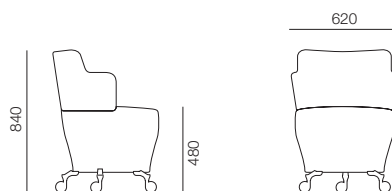

Optional Upcharges

Polished legs

Glides - Satin chrome ABS

Polished Legs & Chrome Glides

Two tone upholstery

Chrome tablet frame

Tarn 01

www.orangebox.com