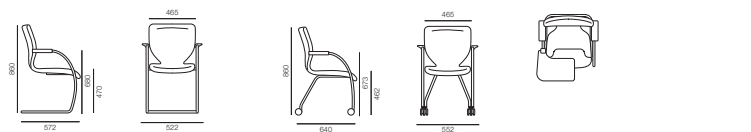

X10

Meeting Seating

Standard Product Information

- **Frames:** High Tensile Tubular Steel finished in RAL 9006
- **Castors:** 60mm Black
- **Foam:** CMHR
- Front Seat Panel See notes on page 10
- **X10-CA / FLA Seat Shells** Laminated birch
- **X10-CAW / FLW / FLS Seat Shell** Laminated beech showwood or stained to colour
- **Armpads** Black PU
- **Stacking models** Stack 4 High MAX

Optional Upcharges

- Cantilever / 4 Leg Chair
- Chrome Frame
- Castors RAL 9006 (FLA / FLW only)
- Glides (FLA / FLW only) -
- Writing Tablet (right hand only on cantilever RAL 9006 only)

Lite Chair

- Chrome Frame
- Beech Stained to colour
- Linking device RAL 9006

www.orangebox.com

orangebox

London Showroom
33-39 Bowling Lane
London
EC1R 0BJ
T +44 (0)20 7837 9922
F +44 (0)20 7837 4441